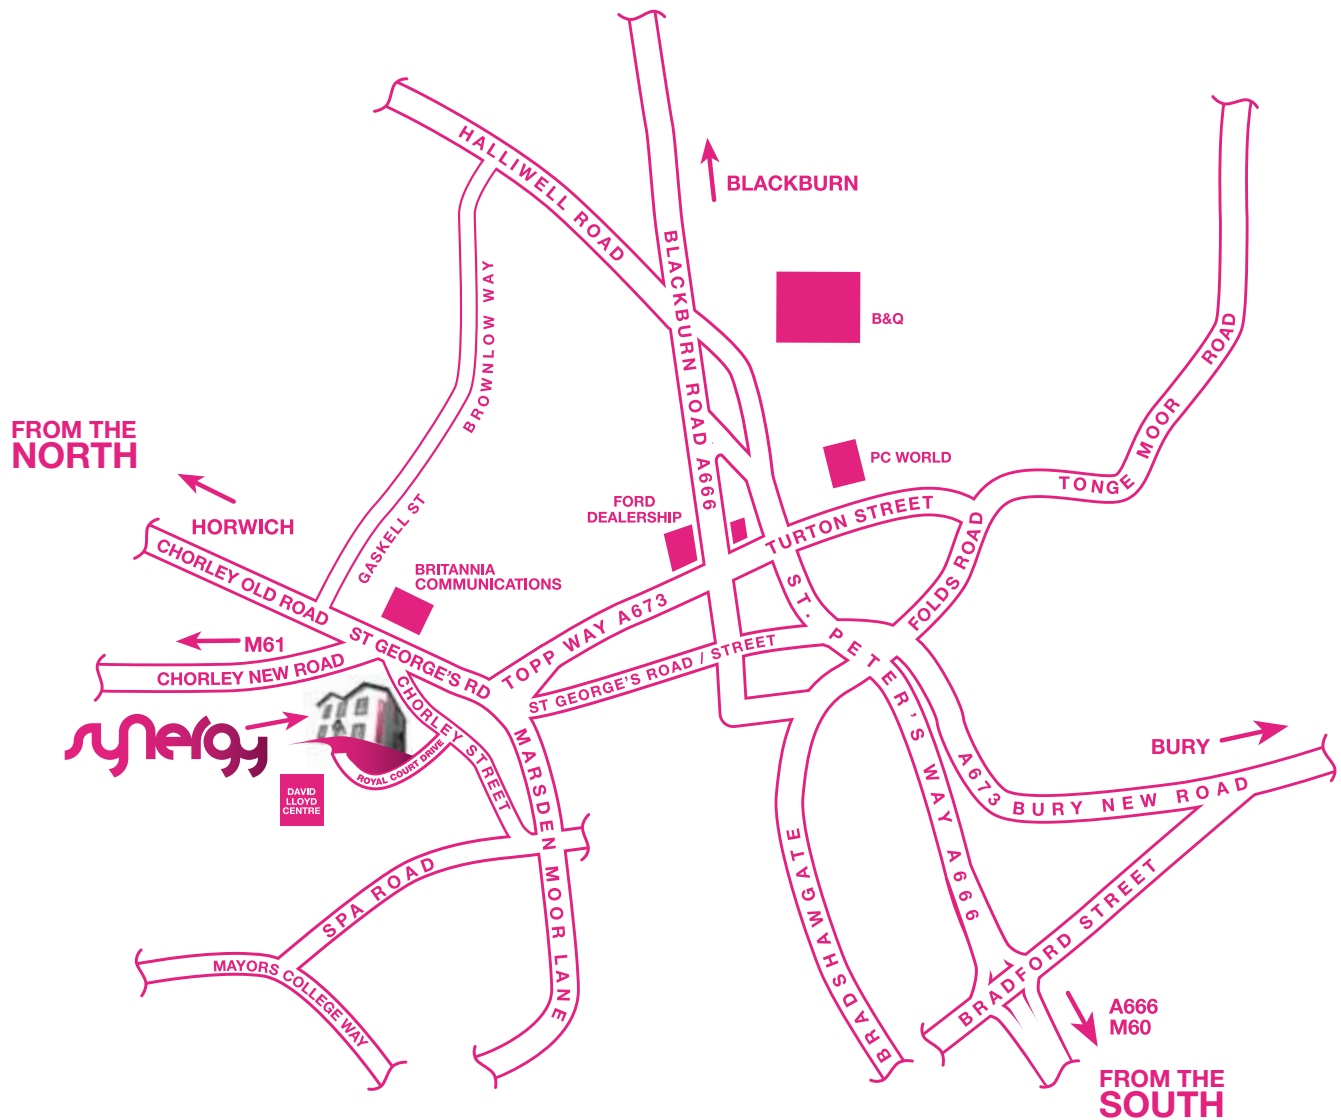

# the way forward : a direct route to successful creative design and marketing

## From the North, from M61, Junction 5:

Follow A676 (Snydale Way) towards Bolton down Hunger Hill.  
Turn left at the lights (by Shell petrol station) onto Beaumont Road.  
Follow for approx 1 mile to main set of traffic lights.  
Turn right onto Chorley New Road, follow for approx 2 miles to main set of lights (Britannia Communications is opposite)  
Turn immediate right down Chorley Street.  
Turn right into Royal Court Drive.  
Synergy is the white building on your right.

## From the South, from M60:

Join A666 to Bolton & continue on to St Peter's Way.  
Turn left at the main set of traffic lights on to Topp Way A673.  
Follow road and go through 1st set of traffic lights.  
At the next set of traffic lights turn right up St George's Road.  
You will come to another set of lights, turn sharp left down Chorley Street. Turn right into Royal Court Drive.  
Synergy is the white building on your right.